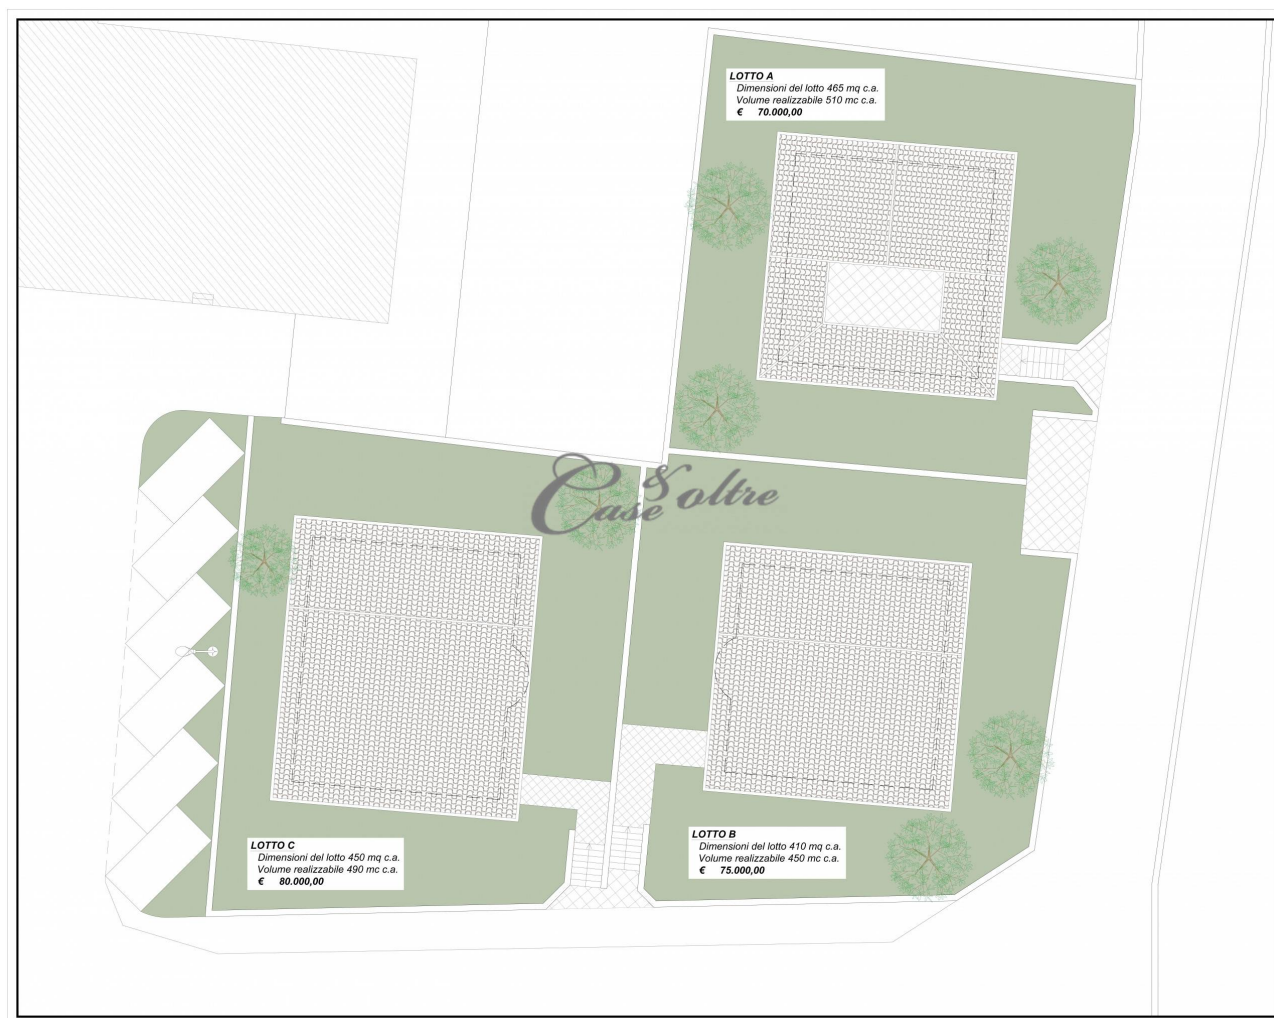

**Plot approved for residential construction for sale in
 Cermenate
 Montesordo
 € 205.000 negotiable
 Ref. L682**

1.545 sq.m.

CERMENATE Località Montesordo: building plot of land with residential use of approx. 1,545 m2. Building possibility approx. 1,600 m3. Building index 1.10 m3/m2. Building possibility: detached villas - semi-detached villas - terraced villas. Possibility of exchange.

Property details

: Via Pirandello : 22072

Buildable sq.m.: 1.450 sq.m.

Case&oltre

Piazza Castello n°4 - Carimate (CO) - Phone number +39 031792360 Fax +39 031792750
info@caseoltre.it - <https://www.caseoltre.it/en>
VAT 03159970130